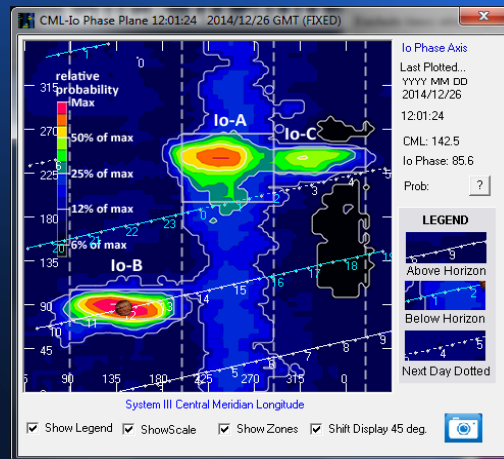

OK Load Save Apply Cancel Keep As Default Cities Time Zone

Predictions

Sky Map

Antenna pattern.

Jupiter and Sun tracks.

Galactic plane.

CML – Io Phase Plot

Based on ??? 2 deg data?

Show plot with different features visible.
Visibility track.
Legend

Jupiter Information Server

- Provides a ready stream of text information regarding the position of Jupiter/ Sun, Io-Phase, CML, and emission Mode.
- Called by the Spectrograph or Radio-SkyPipe.
- Write your own.