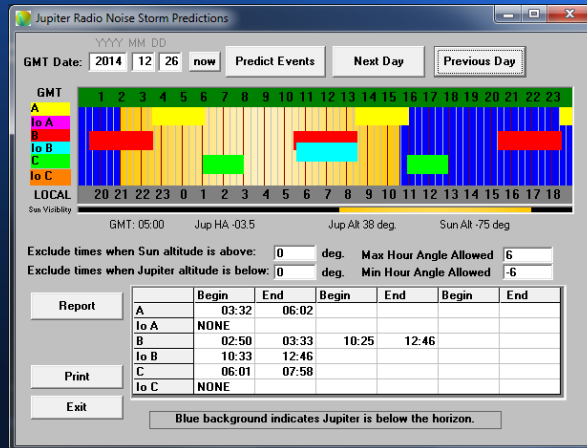

Main Features

- All calculations customized to your location.
- Predictions for all emission modes.
- CML – Io Phase charts.
- Sky display with approx. antenna pattern.
- Yearly visibility chart.
- Automation scripts.
- Jupiter Information Server.

Set up Your Location

Observer Parameters

Lat/Lng

Latitude: 38:12:00.0
Longitude: 85:05:47.0 W
Time Zone: -5
System Clock Time Zone: -4
Detect System Time Zone

Observer File: C:\Program Files (x86)\Radio Jupiter Pro 3\viewer.obs

OK Load Save Apply Cancel Keep As Default Cities Time Zone

Predictions

Sky Map

Antenna pattern.

Jupiter and Sun tracks.

Galactic plane.

CML – Io Phase Plot

Based on ??? 2 deg data?

Show plot with different features visible.
Visibility track.
Legend

Jupiter Information Server

- Provides a ready stream of text information regarding the position of Jupiter/ Sun, Io-Phase, CML, and emission Mode.
- Called by the Spectrograph or Radio-SkyPipe.
- Write your own.