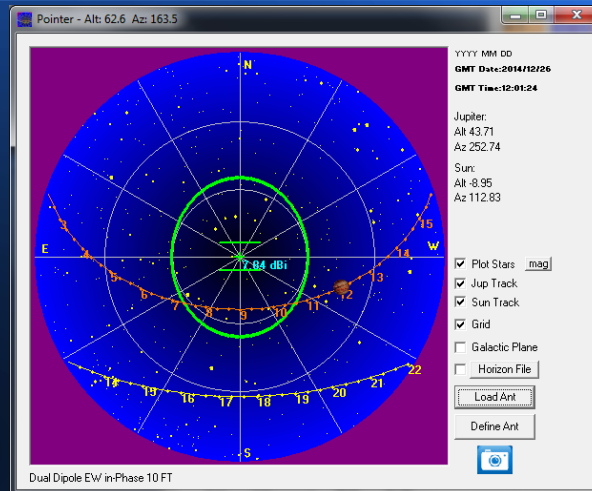

Set up Your Location

Observer Parameters

Lat/Lng

Latitude: 38:12:00.0
Longitude: 85:05:47.0 W
Time Zone: -5
System Clock Time Zone: -4
Detect System Time Zone

Observer File: C:\Program Files (x86)\Radio Jupiter Pro 3\viewer.obs

OK Load Save Apply Cancel Keep As Default Cities Time Zone

Predictions

Sky Map

Antenna pattern.

Jupiter and Sun tracks.

Galactic plane.

CML – Io Phase Plot

Based on ??? 2 deg data?

Show plot with different features visible.
Visibility track.
Legend

Jupiter Information Server

- Provides a ready stream of text information regarding the position of Jupiter/ Sun, Io-Phase, CML, and emission Mode.
- Called by the Spectrograph or Radio-SkyPipe.
- Write your own.